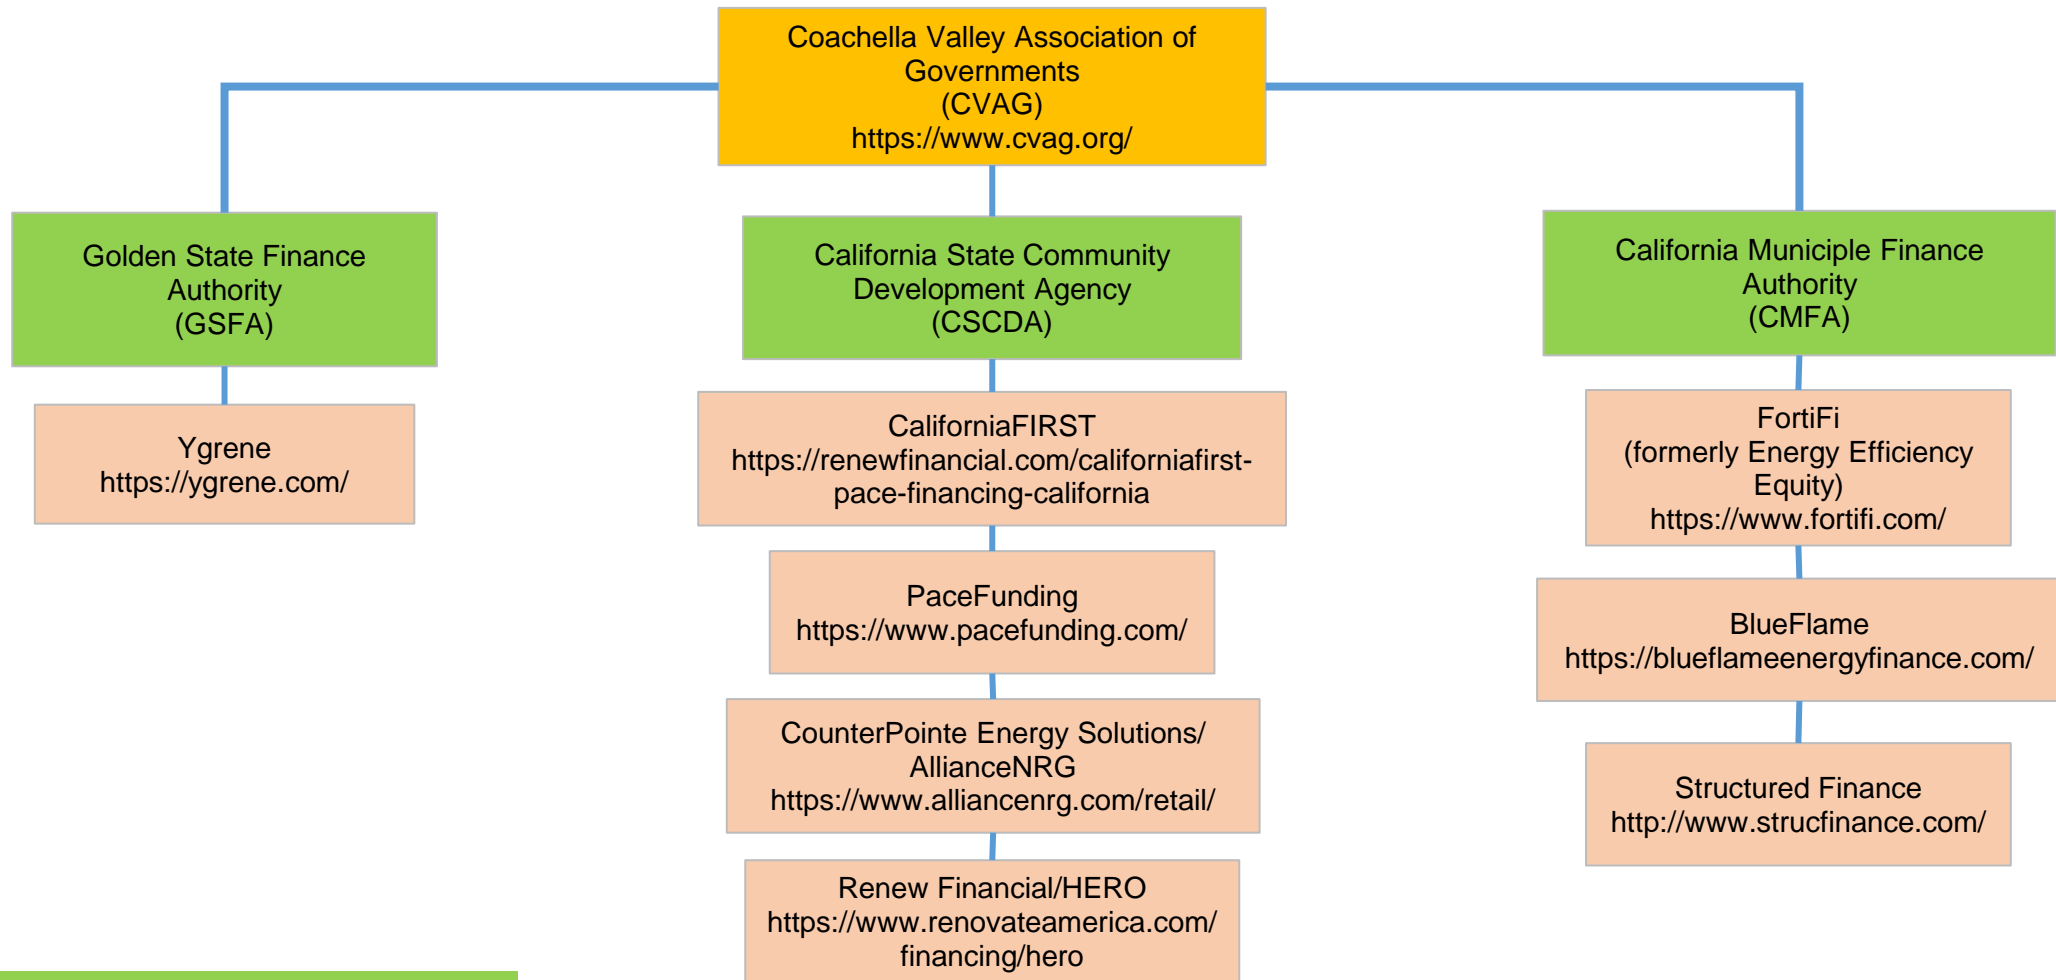

CVAG PACE OVERSIGHT UMBRELLA

Green boxes are Statewide Programs